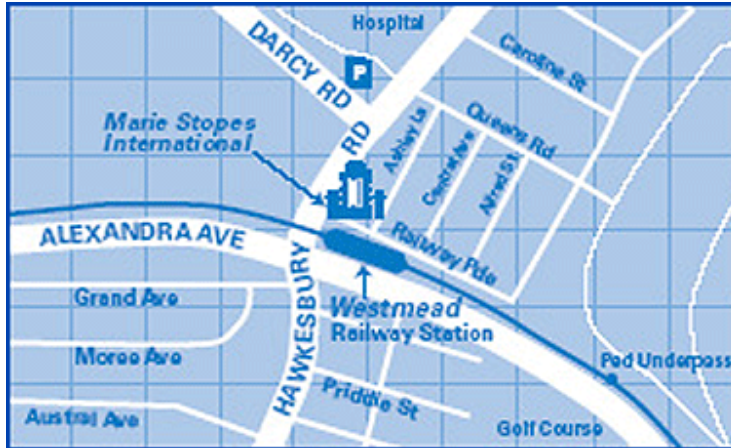

## How to get to the Marie Stopes International Centre in Westmead:

The Westmead centre is located on Railway Parade amongst the group of shops at number 27. We are just behind LJ Hooker real estate agents on ground floor.

### **By Car:**

If you are traveling along the Great Western Highway, turn onto Hawkesbury Road and follow it all the way until you see the train station. Then turn right into Railway Parade.

### **Parking:**

Parking is available for a small fee at the Police Academy in Hawkesbury Rd.

### **By Train:**

We are directly across from the Westmead train station.